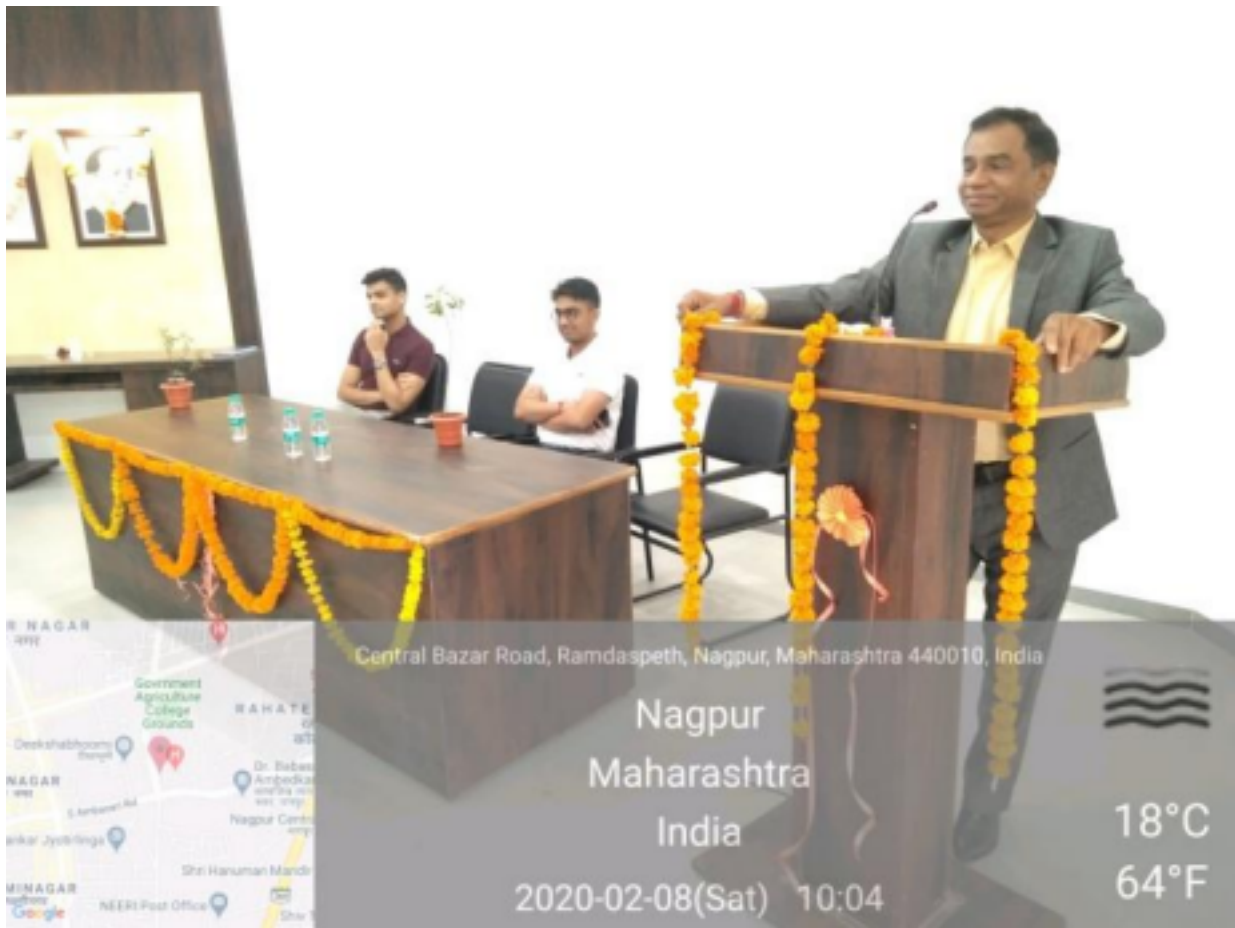

**DR. AMBEDKAR COLLEGE, DEEKSHABHOOMI,
NAGPUR UNNATI- A SELF DEVELOPMENT
PROGRAMME**

CO-ORDINATORS: DR. V. Panbude, Dr. D. Borikar, Ms. R.

**Meshram SCHEDULE OF THE EXPERT LECTURES: JANUARY – MARCH
2019**

SR. NO	DATE	FACULTY NAME	TOPIC	CONTACT NO
1.	3-Feb-20	MADHUBALA SINGH	ENTREPRENEURS HIP DEVELOPMENT: FASHION DESIGNING	9730103581
2.	4-Feb-20	ANITA RAO	SHARING EXPERIENCES OF ENTREPRENEURS HIP	9823150234
3.	6-Feb-20	SHACHI MALLICK	HERBAL PRODUCTS	9421708516
		MANISHA BAWANKAR	EVENT MGMNT	9421708516
4.	7-Feb-20	REETA LANJEWAR	E. D. MOTIVATIONAL SPEECH	9822573174
5.	8-Feb-20	SHRI SURESH RATHI	ENTREPRENEURSHIP DEVELOPMENT: MOTIVATIONAL SPEECH	9370917106
6.	10-Feb-20	DEVENDRA BAJPEYEE	SUCCESS STORY	
7.	11-Feb-20	ADITYA SARAF	JOB, CAREER AND ENTREPRENEURSHIP	9766338986
8.	12-Feb-20	KUMAR ZILPELWAR	REVIEW SESSION	9423101630
9.	13-Feb-20	SHRI HEMANT LODHA	A TO Z OF ENTREPRENEURSHIP	9325536999
10.	15-Feb-20	JIGNA THAKKAR	SWOT ANALYSIS	9823215553

Nagpur
Maharashtra
India

16°C
61°F

2020-02-06(Thu) 09:50

Latitude: 21.131427
Longitude: 79.068213
Accuracy: 600.0m
Time: 07-02-2020 10:16
Note: conf farmers meet

Speaker: Reeta Lanjewar (President: LEW, VIA)

Speaker: Shri Suresh Rathi (President – VIA)

Speaker: Devendra Bajpeyee

Speaker: Aditya Saraf

Speaker:
Kumar Zilpelwar

Latitude: 21.131253
Longitude: 79.068595
Elevation: 318.86m
Accuracy: 30.5m
Time: 13-02-2020 09:43
Note: conf farmers meet