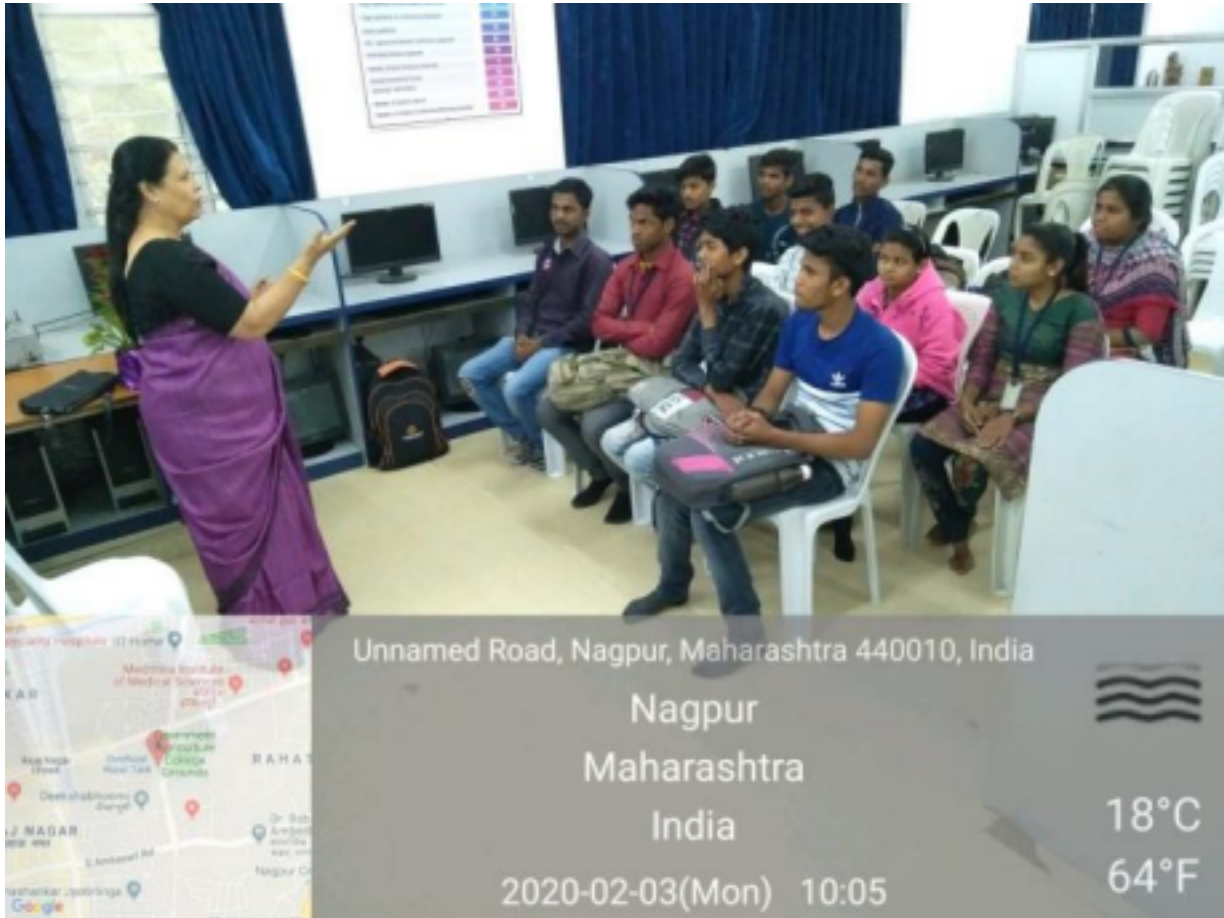

11	27-Feb-20		INDUSTRIAL VISIT: M.I.D.C R.C. PLASTO CO. LTD BAJAJ STEEL CO. LTD. H.S.N. PLASTIC INDUSTRY